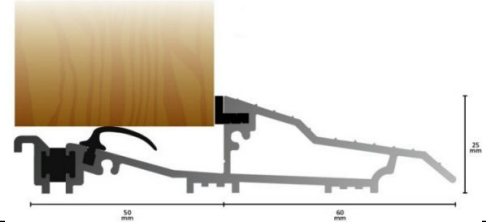

PROLINE AM3 PART M DOOR THRESHOLD FOR INWARD OPENING DOORS

PROLINE AM3

STORMGUARD CODE 04CP071

SIZES : 1000mm, 2000mm or 3000mm
FINISHES : Matt Gold or Matt Silver

REAR RAMP

STORMGUARD CODE 04CP042

SIZES : 1000mm, 2000mm or 3000mm
FINISHES : Matt Gold or Matt Silver

LOCKING KEEP FOR FLUSH BOLTS

STORMGUARD CODE 20CP115

SIZES : 60mm or 150mm
FINISHES : Matt Gold or Matt Silver

AM3 THRESHOLD INFILL FOR SIDE-LIGHTS

STORMGUARD CODE RM20CP148

SIZES : 1000mm or 2000mm
FINISHES : Matt Gold or Matt Silver

AM3 THRESHOLD INFILL BLOCK

STORMGUARD CODE RM20CP159

SIZES : 50mm (Pair)
FINISH : Black

PVCU DOOR INFILL

STORMGUARD CODE RM20CP116

SIZES : 1000mm or 2000mm
FINISHES : Matt Gold or Matt Silver

32MM RAIN DEFLECTOR WITH OPTIONAL EDGE PROTECTORS