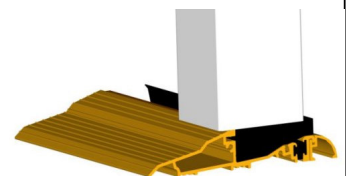

LOCKING KEEP FOR FLUSH BOLTS

STORMGUARD CODE 20CP115

SIZES : 60mm or 150mm
FINISHES : Matt Gold or Matt Silver

AM3 THRESHOLD INFILL FOR SIDE-LIGHTS

STORMGUARD CODE RM20CP148

SIZES : 1000mm or 2000mm
FINISHES : Matt Gold or Matt Silver

AM3 THRESHOLD INFILL BLOCK

STORMGUARD CODE RM20CP159

SIZES : 50mm (Pair)
FINISH : Black

PVCU DOOR INFILL

STORMGUARD CODE RM20CP116

SIZES : 1000mm or 2000mm
FINISHES : Matt Gold or Matt Silver

32MM RAIN DEFLECTOR WITH OPTIONAL EDGE PROTECTORS

STORMGUARD CODE RAIN DEFLECTOR RM07CP013 EDGE PROTECTOR 20CP146

SIZES : Sizes up to 10'0" (3048mm)
FINISHES : Matt Gold or Matt Silver

(Edge Protectors are Black Plastic)