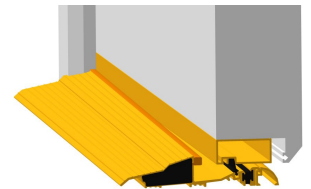

AM3 THRESHOLD INFILL BLOCK

STORMGUARD CODE RM20CP159

SIZES : 50mm (Pair)
FINISH : Black

PVCU DOOR INFILL

STORMGUARD CODE RM20CP116

SIZES : 1000mm or 2000mm
FINISHES : Matt Gold or Matt Silver

32MM RAIN DEFLECTOR WITH OPTIONAL EDGE PROTECTORS

STORMGUARD CODE RAIN DEFLECTOR RM07CP013 EDGE PROTECTOR 20CP146

SIZES : Sizes up to 10'0" (3048mm)
FINISHES : Matt Gold or Matt Silver

(Edge Protectors are Black Plastic)