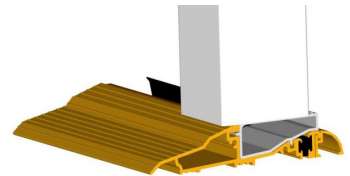

PROLINE AM3 PART M DOOR THRESHOLD FOR INWARD OPENING DOORS

PROLINE AM3

STORMGUARD CODE 04CP071

SIZES : 1000mm, 2000mm or 3000mm
FINISHES : Matt Gold or Matt Silver

REAR RAMP

STORMGUARD CODE 04CP042

SIZES : 1000mm, 2000mm or 3000mm
FINISHES : Matt Gold or Matt Silver

LOCKING KEEP FOR FLUSH BOLTS

STORMGUARD CODE 20CP115

SIZES : 60mm or 150mm
FINISHES : Matt Gold or Matt Silver

AM3 THRESHOLD INFILL FOR SIDE-LIGHTS

STORMGUARD CODE RM20CP148

SIZES : 1000mm or 2000mm
FINISHES : Matt Gold or Matt Silver

AM3 THRESHOLD INFILL BLOCK

STORMGUARD CODE RM20CP159

SIZES : 50mm (Pair)
FINISH : Black

PVCU DOOR INFILL

STORMGUARD CODE RM20CP116

SIZES : 1000mm or 2000mm
FINISHES : Matt Gold or Matt Silver

32MM RAIN DEFLECTOR WITH OPTIONAL EDGE PROTECTORS

STORMGUARD CODE RAIN DEFLECTOR RM07CP013 EDGE PROTECTOR 20CP146

SIZES : Sizes up to 10'0" (3048mm)
FINISHES : Matt Gold or Matt Silver

(Edge Protectors are Black Plastic)