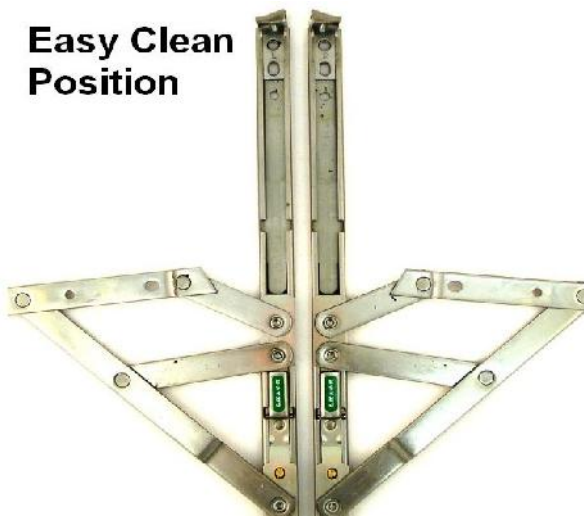

**Friction Hinges**

**Easy Clean Position**

**Egress 90° opened**

**Stack heights 13mm and 17mm**

**Heavy Duty Versions 40kg side hung 50kg top hung**

A - Stack Height (mm)

B - Track Width (mm)  
 C - Friction hinge length (inches)